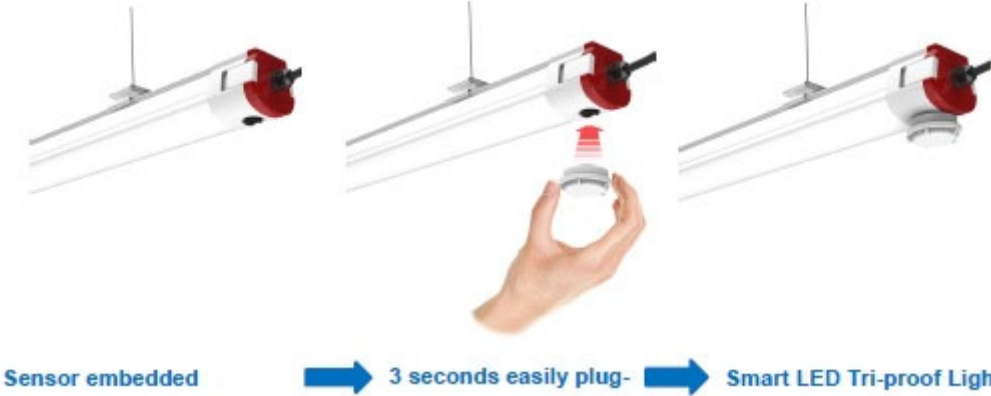

LUMINÁRIA SÉRIE MS-TP

- Efficiency up to **160lm/W**
- IP65 & IK08
- SDCM<5(SDCM<3 option)

On/off Function
Dip switch o adjust power.
Save more energy.

	DIP 1	DIP 2	0.6M	1.2M	1.5m
ON	OFF	OFF	10W	20W	30W
OFF	ON	ON	14W	25W	40W
ON	OFF	OFF	17W	30W	50W
OFF	ON	ON	20W	40W	60W