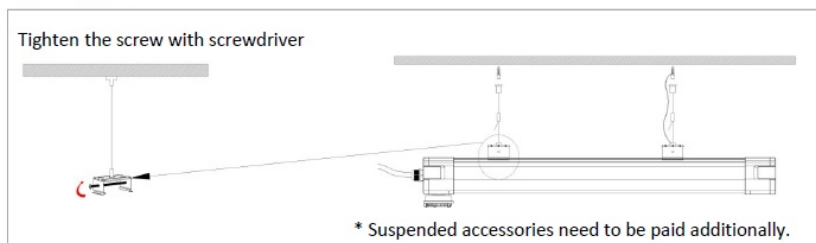

Linkable in Series

Every light has two easy fixing connectors on both sides. User can fix the cable into the connectors fastly and easily

Dip switch to adjust power

DIP 1	DIP 2	0.6M	1.2M	1.5m
OFF	OFF	10W	20W	30W
OFF	ON	14W	25W	40W
ON	OFF	17W	30W	50W
ON	ON	20W	40W	60W

Wiring

- Standard

- Terminal block

- Fast connector

- Through-wiring

Installation

① Ceiling Mounted Installation

② Hanging Installation