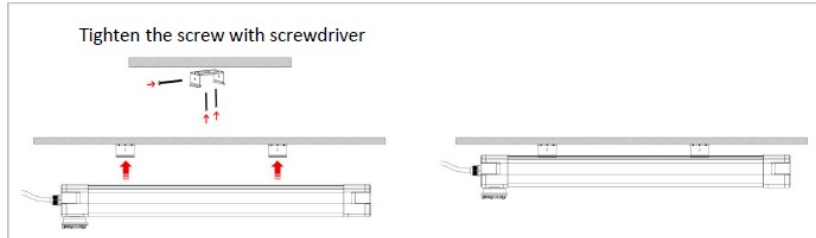

Linkable in Series

Every light has two easy fixing connectors on both sides. User can fix the cable into the connectors fastly and easily

Dip switch to adjust power

DIP 1	DIP 2	0.6M	1.2M	1.5m
OFF	OFF	10W	20W	30W
OFF	ON	14W	25W	40W
ON	OFF	17W	30W	50W
ON	ON	20W	40W	60W

Wiring

- Standard

- Terminal block

- Fast connector

- Through-wiring

Installation

① Ceiling Mounted Installation

② Hanging Installation