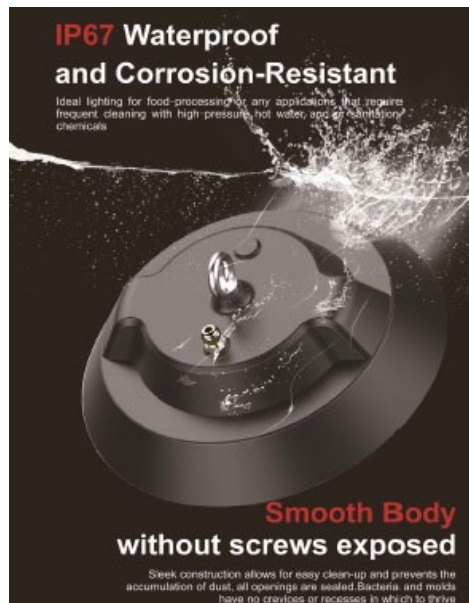

MEGA SP Comércio de Sensor Eireli – ME
Endereço: Rua Liliental, 247 - Bairro Pq. Edu Chaves
CEP 02231-000 – São Paulo – SP – Brasil
Telefone: 11-3938-5313 – Mobile/WhatsApp: 11-97162-7722
E-mail: vendas@megasensor.com.br