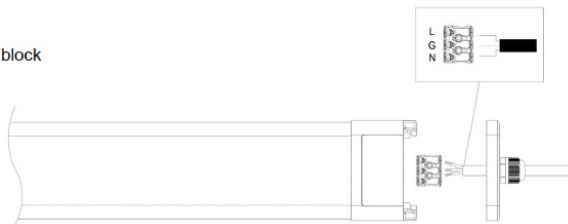

Linkable in Series

Every light has two easy fixing connectors on both sides. User can fix the cable into the connectors fastly and easily

Dip switch to adjust power

DIP 1	DIP 2	0.6M	1.2M	1.5m
OFF	OFF	10W	20W	30W
OFF	ON	14W	25W	40W
ON	OFF	17W	30W	50W
ON	ON	20W	40W	60W

Wiring

- Standard

- Terminal block

- Fast connector

- Through-wiring

Installation

① Ceiling Mounted Installation

② Hanging Installation