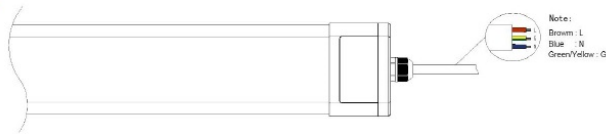

Wiring

- Standard