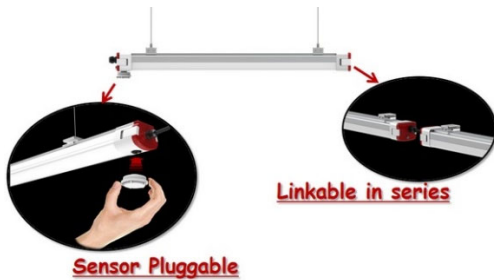

LUMINÁRIA SÉRIE MS-TP

- Efficiency up to **160lm/W**
- IP65 & IK08
- SDCM<5(SDCM<3 option)

On/off Function
Dip switch o adjust power.
Save more energy.

	DIP 1	DIP 2	0.6M	1.2M	1.5m
ON	OFF	OFF	10W	20W	30W
OFF	ON	ON	14W	25W	40W
ON	OFF	OFF	17W	30W	50W
OFF	ON	ON	20W	40W	60W